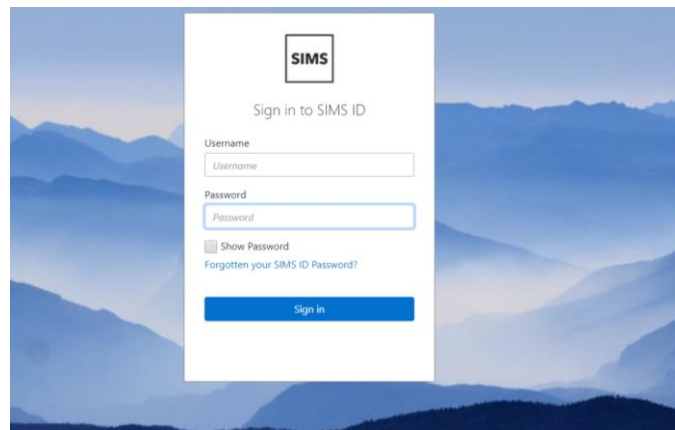

To access online learning materials such as Education City, Purple Mash and Espresso you now need to login through the school website by clicking on the link circled below.

Type in your children's user name and password provided on the login card sent home with them.

ICT Login Card   «First_Name» «Last_Name»   URL: id.sims.co.uk   SIMS ID Username: «SIMS_ID»   SIMS ID Password: «SIMS_ID_Password»

The first time you use this login, parents will need to set the answers to three security questions in order for you to reset the passwords if they are forgotten. You will then get this home screen where you can access all online content.