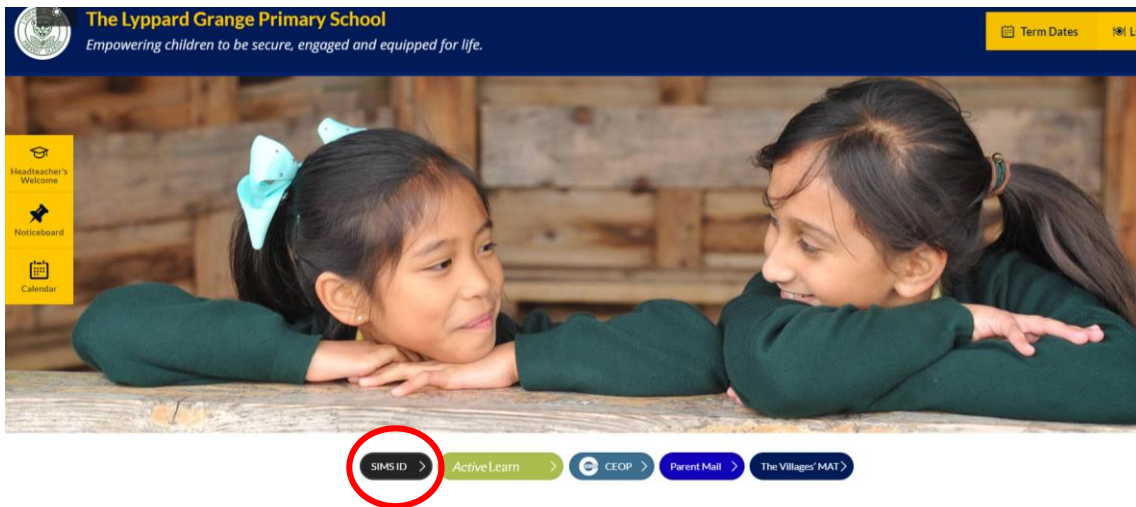

To access online learning materials such as Education City, Purple Mash and Espresso you now need to login through the school website by clicking on the link circled below.

Type in your children's user name and password provided on the login card sent home with them.