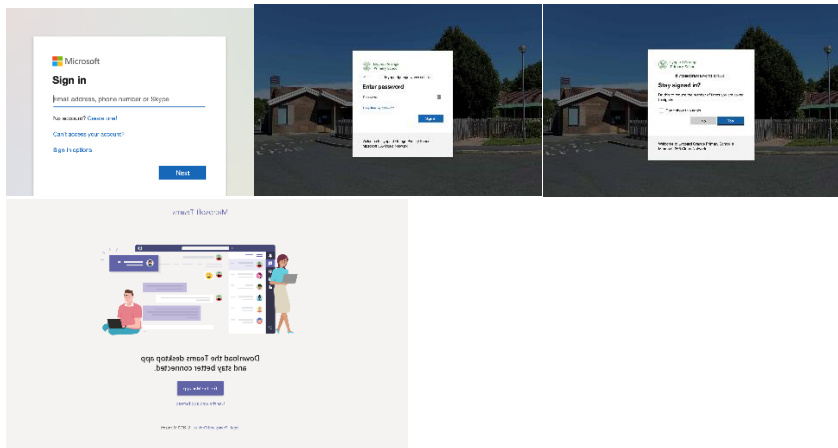

## How to login to a Morning Briefing

1. Login to Sims ID through the school website

2. Type in your children's user name and password provided on the login card sent home with them.

3. Click on the Microsoft Teams

4. Login using Sims ID login as above.

5. Once in teams you will see the daily briefing in the calendar which you can join at the appropriate time.

6. You can also join by clicking the join button within the team.