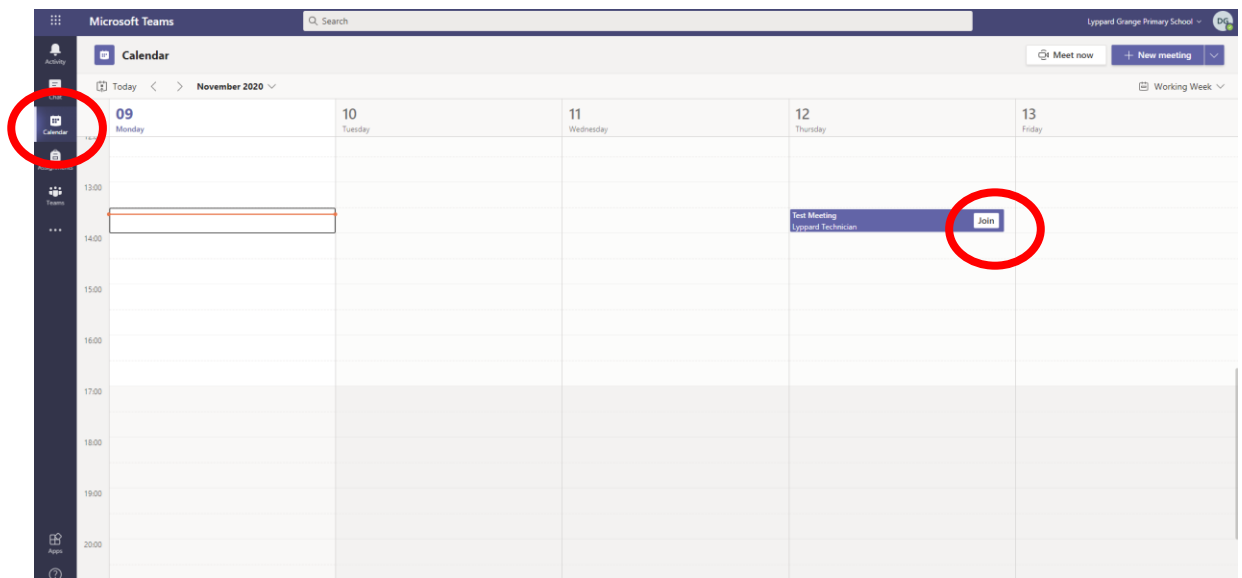

## How to login to a Morning Briefing

1. Login to Sims ID through the school website

2. Type in your children's user name and password provided on the login card sent home with them.

3. Click on the Microsoft Teams

4. Login using Sims ID login as above.

5. Once in teams you will see the daily briefing in the calendar which you can join at the appropriate time.

6. You can also join by clicking the join button within the team.