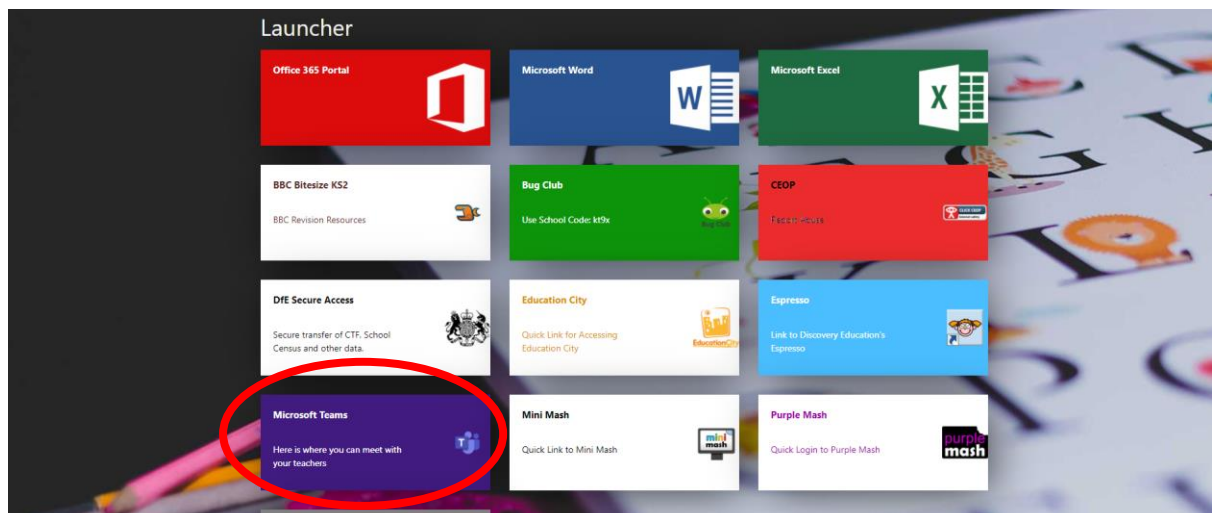

## How to login to a Morning Briefing

1. Login to Sims ID through the school website

2. Type in your children's user name and password provided on the login card sent home with them.

3. Click on the Microsoft Teams

4. Login using Sims ID login as above.

5. Once in teams you will see the daily briefing in the calendar which you can join at the appropriate time.

6. You can also join by clicking the join button within the team.